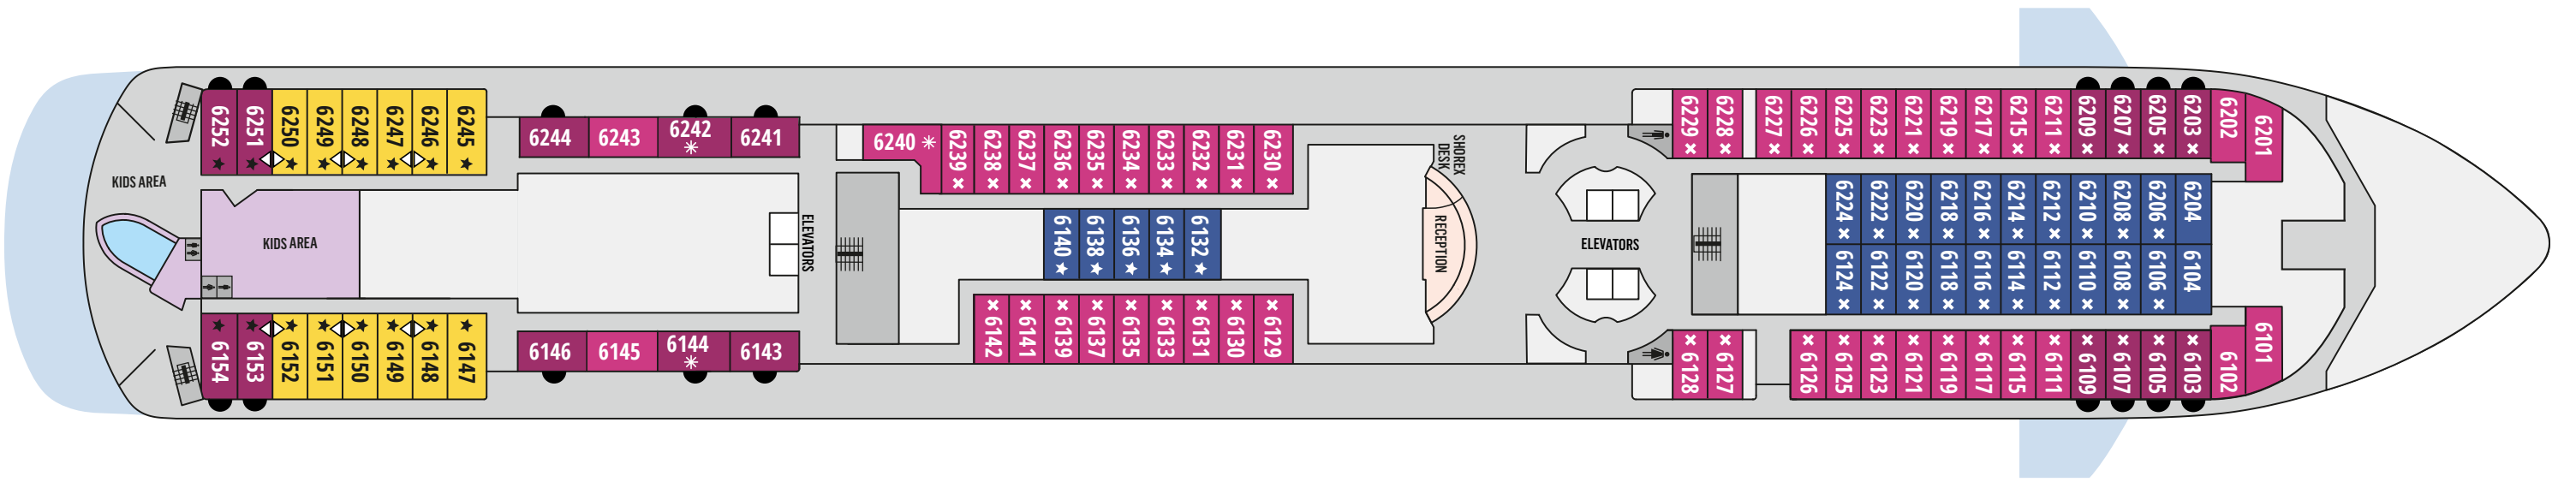

YOUR SHIP

- 1266 guests in 633 cabins, 62 with private balcony
- All cabins are equipped with telephone, hairdryer, safety deposit box and TV
- WiFi and doctor onboard at extra cost

Length 202,85 m

Tonnage 42,2 grt

Flag Malta

Deckplans and stateroom layouts are given purely as a guide. Size and layout may vary within the same category.

CATEGORY	DECK	DESCRIPTION	NUMBER OF STATEROOMS
INTERIOR COSMOS CABINS			
IA	4/5	Double bed with 2 single mattresses or twin beds, 3rd/4th upper beds	61
IB	4/5	Double bed with 2 single mattresses	89
IC	6/7	Twin beds or double bed with 2 single mattresses, 3rd/4th upper beds	63
EXTERIOR COSMOS CABINS			
XA	4/5	Double bed with 2 single mattresses	28
XBO	6/7	Double bed with 2 single mattresses or twin beds, 3rd/4th upper beds or single sofa bed	52
XB	3/4/6/7	Double bed with 2 single mattresses or twin beds, 3rd/4th upper beds or single sofa bed	80
XC	4/5	Double bed with 2 single mattresses and a single sofa bed	88
XD	5/6/7	Double bed with 2 single mattresses and a single sofa bed	110
BA	7	Double bed with 2 single mattresses with mini bar and balcony	60
DREAM SUITES			
SG Grand Dream Suites	7	Double bed with 2 single mattresses and 3rd lower bed with mini bar and balcony	2

DECK 3

DECK 4

DECK 5

DECK 6

DECK 7

DECK 8

DECK 9

DECK 10

DECK 11

DECK 12