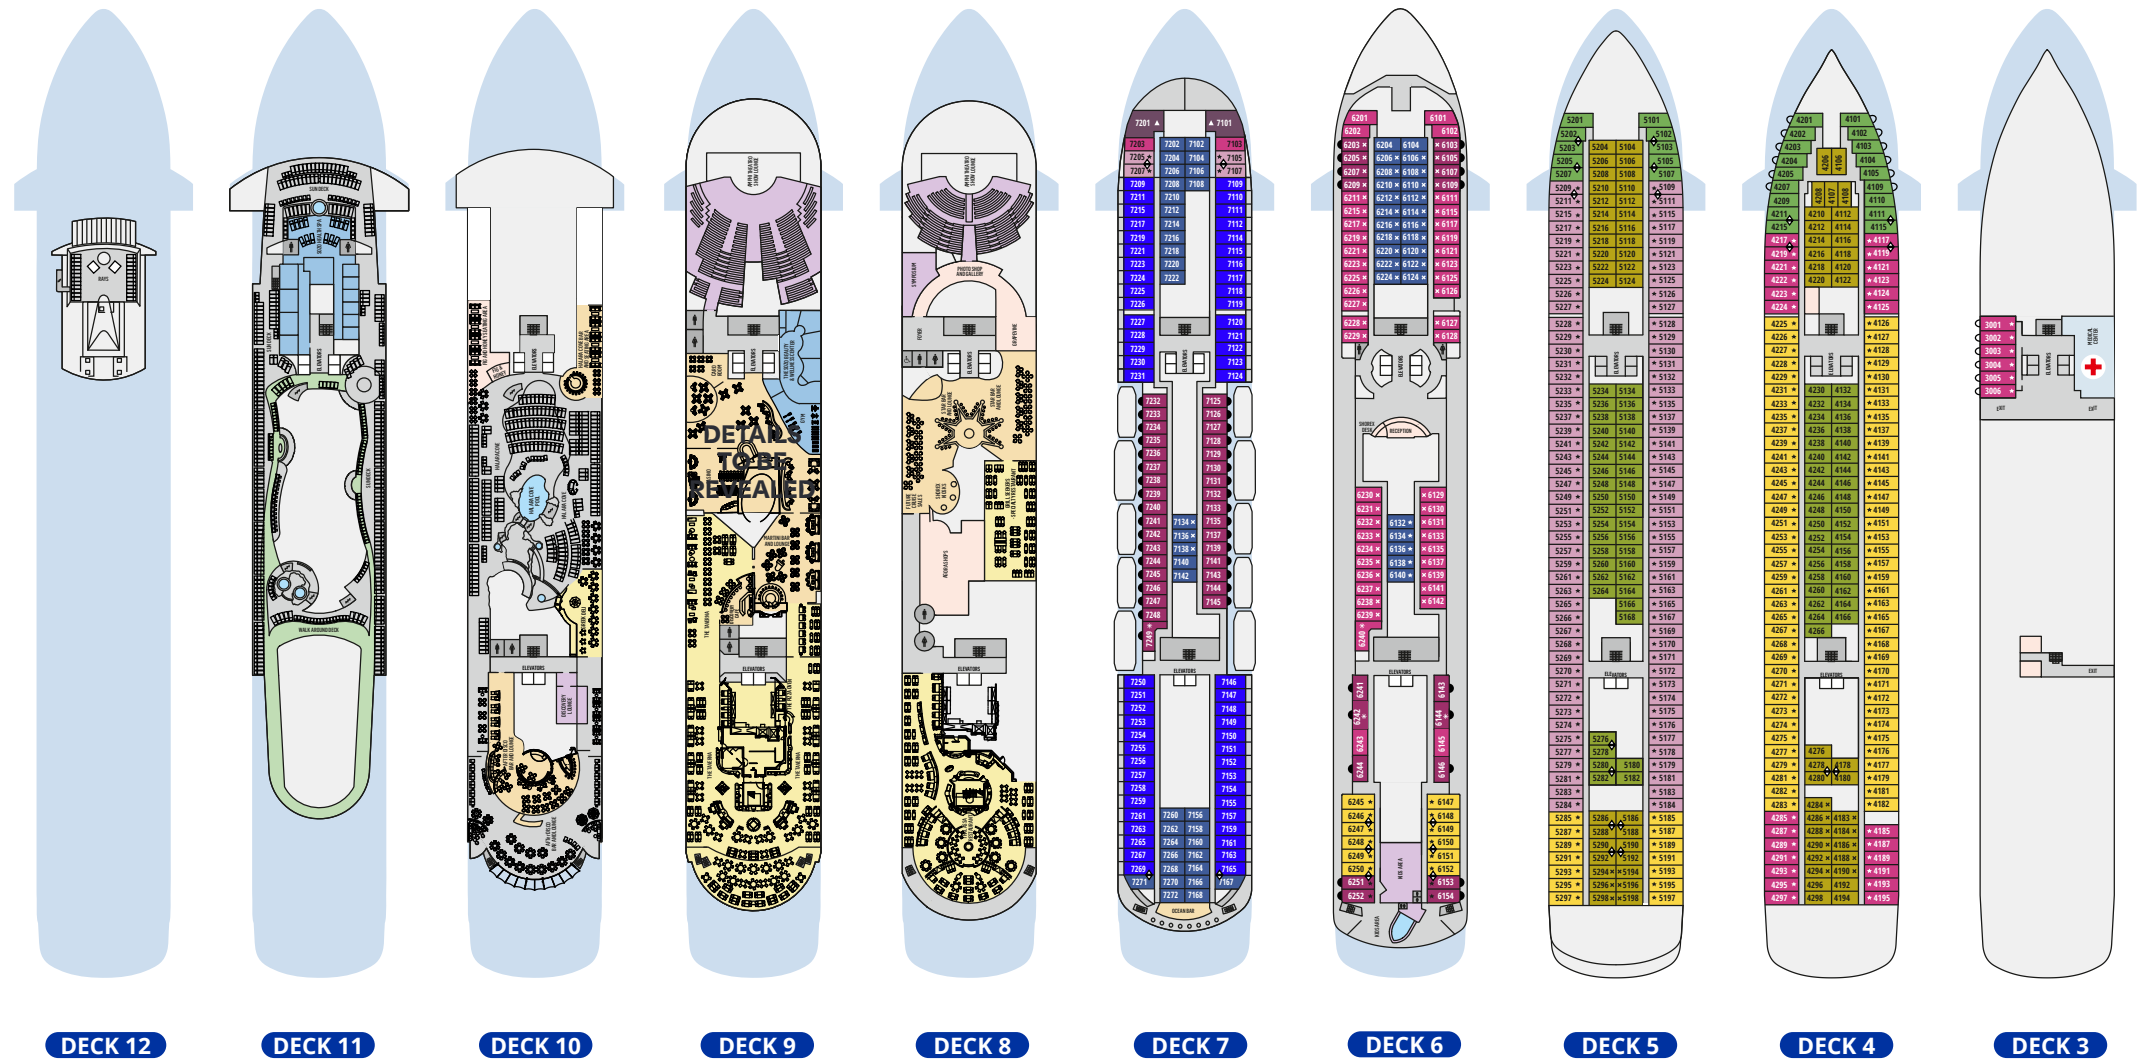

ONBOARD CELESTYAL DISCOVERY

SYMBOL LEGEND

- None 2 lower beds
- ▲ 3rd berth
- ✕ 2 lower and 2 upper beds
- ★ Sofa bed
- ⊛ Jet tubs (Grand Suites only)
- ⌒ Porthole
- ♿ Wheelchair accessible
- ↔ Interconnecting rooms
- ⬮ Obstructed view

PLACES TO HAVE A GOOD MEAL

- **Deck 10** Greek Deli
- **Deck 9** The Taverna and The Pizza Oven
- **Deck 8** Grill Seekers - Specialty Restaurant and Thalassa Restaurant

PLACES TO HAVE FUN

- **Deck 10** Fig & Honey, Halara Cove Bar, Discovery Lounge, AFTER Disco Bar and Lounge
- **Deck 9** Amphitheatro Show Lounge-upper level, Martini Bar and Lounge
- **Deck 8** Amphitheatro Show Lounge-lower level, Grapevine, Star Bar and Lounge
- **Deck 7** Ocean Bar
- **Deck 6** Kids Club

PLACES TO TREAT YOURSELF

- **Deck 11** Sozo Health Spa, Sun Deck, Walk Around Deck
- **Deck 10** Halara Cove & Pool,
- **Deck 9** The Sozo Beauty & Wellness Center,
- **Deck 8** Symposium, Photo Shop and Gallery, Agora Shops
- **Deck 6** Reception and Shorex Desk
- **Deck 3** Medical Center

YOUR SHIP

- 1266 guests in 633 cabins, 62 with private balcony
- All cabins are equipped with telephone, hairdryer, safety deposit box and TV
- WiFi and doctor onboard at extra cost

Length 202,85 m

Tonnage 42,2 grt

Flag Malta

Deckplans and stateroom layouts are given purely as a guide. Size and layout may vary within the same category.