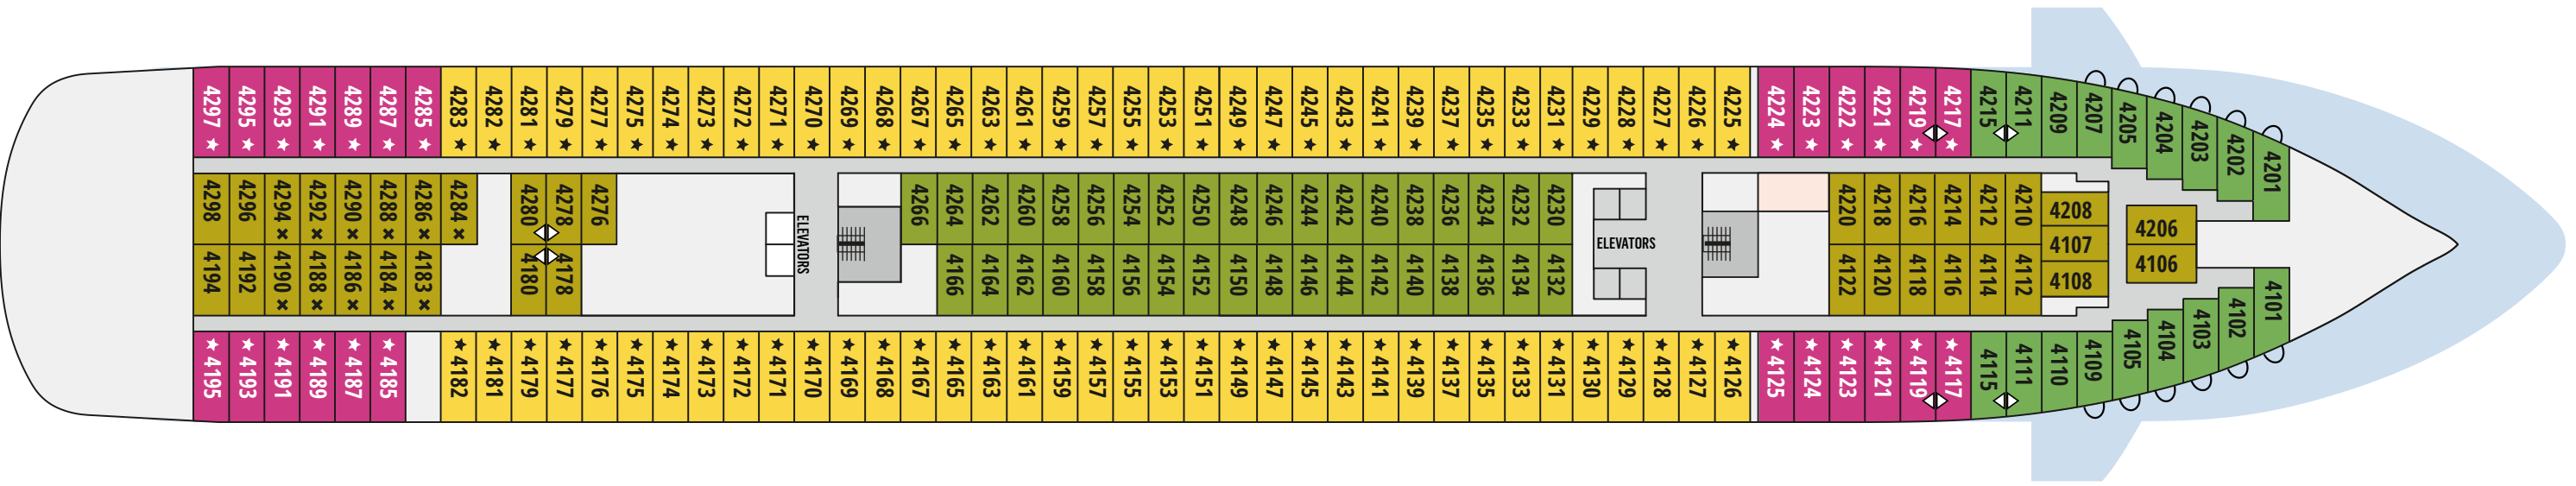

YOUR SHIP

- 1266 guests in 633 cabins, 62 with private balcony
- All cabins are equipped with telephone, hairdryer, safety deposit box and TV
- WiFi and doctor onboard at extra cost

Length 202,85 m

Tonnage 42,2 grt

Flag Malta

Deckplans and stateroom layouts are given purely as a guide. Size and layout may vary within the same category.

CATEGORY	DECK	DESCRIPTION	NUMBER OF STATEROOMS
INTERIOR COSMOS CABINS			
IA	4/5	Double bed with 2 single mattresses or twin beds, 3rd/4th upper beds	61
IB	4/5	Double bed with 2 single mattresses	89
IC	6/7	Twin beds or double bed with 2 single mattresses, 3rd/4th upper beds	63
EXTERIOR COSMOS CABINS			
XA	4/5	Double bed with 2 single mattresses	28
XBO	6/7	Double bed with 2 single mattresses or twin beds, 3rd/4th upper beds or single sofa bed	52
XB	3/4/6/7	Double bed with 2 single mattresses or twin beds, 3rd/4th upper beds or single sofa bed	80
XC	4/5	Double bed with 2 single mattresses and a single sofa bed	88
XD	5/6/7	Double bed with 2 single mattresses and a single sofa bed	110
BA	7	Double bed with 2 single mattresses with mini bar and balcony	60
DREAM SUITES			
SG Grand Dream Suites	7	Double bed with 2 single mattresses and 3rd lower bed with mini bar and balcony	2

DECK 3

DECK 4

DECK 5

DECK 6

DECK 7

DECK 8

DECK 9

DECK 10