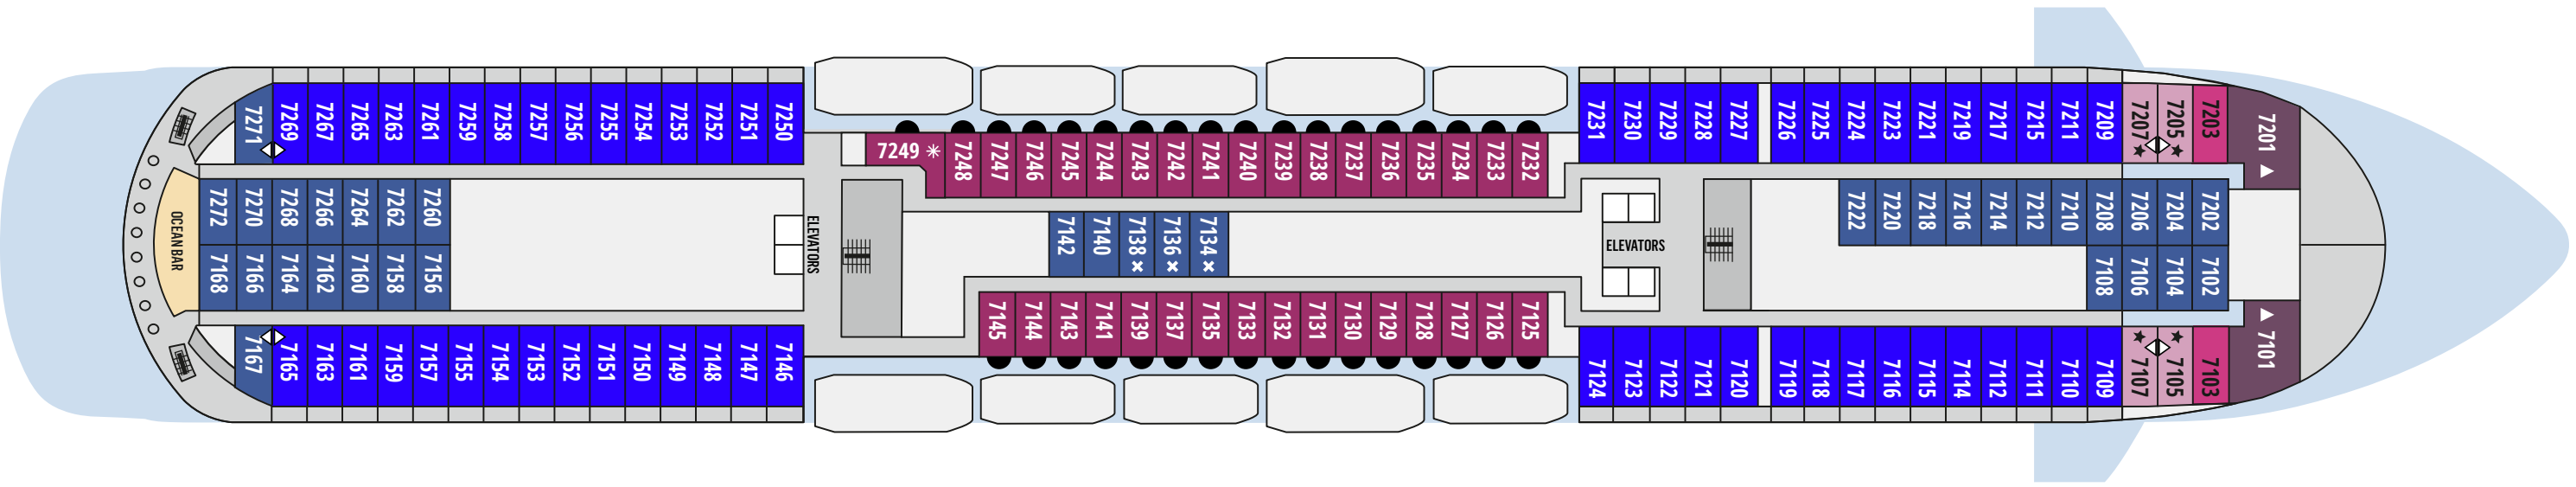

YOUR SHIP

- 1266 guests in 633 cabins, 62 with private balcony
- All cabins are equipped with telephone, hairdryer, safety deposit box and TV
- WiFi and doctor onboard at extra cost

Length 202,85 m

Tonnage 42,2 grt

Flag Malta

Deckplans and stateroom layouts are given purely as a guide. Size and layout may vary within the same category.

CATEGORY	DECK	DESCRIPTION	NUMBER OF STATEROOMS
INTERIOR COSMOS CABINS			
IA	4/5	Double bed with 2 single mattresses or twin beds, 3rd/4th upper beds	61
IB	4/5	Double bed with 2 single mattresses	89
IC	6/7	Twin beds or double bed with 2 single mattresses, 3rd/4th upper beds	63
EXTERIOR COSMOS CABINS			
XA	4/5	Double bed with 2 single mattresses	28
XBO	6/7	Double bed with 2 single mattresses or twin beds, 3rd/4th upper beds or single sofa bed	52
XB	3/4/6/7	Double bed with 2 single mattresses or twin beds, 3rd/4th upper beds or single sofa bed	80
XC	4/5	Double bed with 2 single mattresses and a single sofa bed	88
XD	5/6/7	Double bed with 2 single mattresses and a single sofa bed	110
BA	7	Double bed with 2 single mattresses with mini bar and balcony	60
DREAM SUITES			
SG Grand Dream Suites	7	Double bed with 2 single mattresses and 3rd lower bed with mini bar and balcony	2

DECK 3

DECK 4

DECK 5

DECK 6

DECK 7

DECK 8

DECK 9

DECK 10

DECK 11

DECK 12