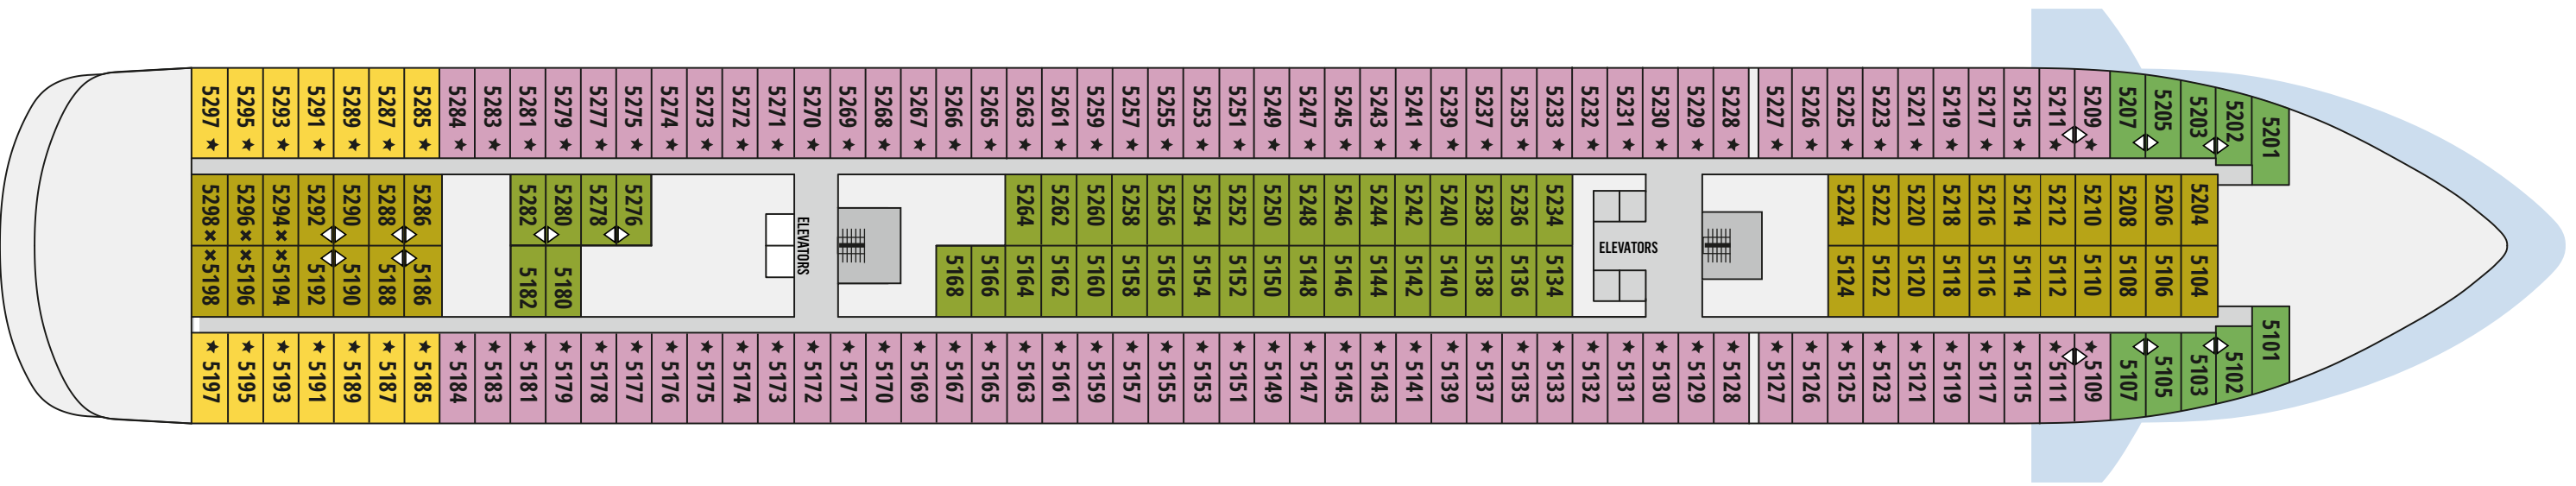

YOUR SHIP

- 1266 guests in 633 cabins, 62 with private balcony
- All cabins are equipped with telephone, hairdryer, safety deposit box and TV
- WiFi and doctor onboard at extra cost

Length 202,85 m

Tonnage 42,2 grt

Flag Malta

Deckplans and stateroom layouts are given purely as a guide. Size and layout may vary within the same category.

CATEGORY	DECK	DESCRIPTION	NUMBER OF STATEROOMS
INTERIOR COSMOS CABINS			
IA	4/5	Double bed with 2 single mattresses or twin beds, 3rd/4th upper beds	61
IB	4/5	Double bed with 2 single mattresses	89
IC	6/7	Twin beds or double bed with 2 single mattresses, 3rd/4th upper beds	63
EXTERIOR COSMOS CABINS			
XA	4/5	Double bed with 2 single mattresses	28
XBO	6/7	Double bed with 2 single mattresses or twin beds, 3rd/4th upper beds or single sofa bed	52
XB	3/4/6/7	Double bed with 2 single mattresses or twin beds, 3rd/4th upper beds or single sofa bed	80
XC	4/5	Double bed with 2 single mattresses and a single sofa bed	88
XD	5/6/7	Double bed with 2 single mattresses and a single sofa bed	110
BA	7	Double bed with 2 single mattresses with mini bar and balcony	60
DREAM SUITES			
SG Grand Dream Suites	7	Double bed with 2 single mattresses and 3rd lower bed with mini bar and balcony	2

DECK 3

DECK 4

DECK 5

DECK 6

DECK 7

DECK 8

DECK 9

DECK 10