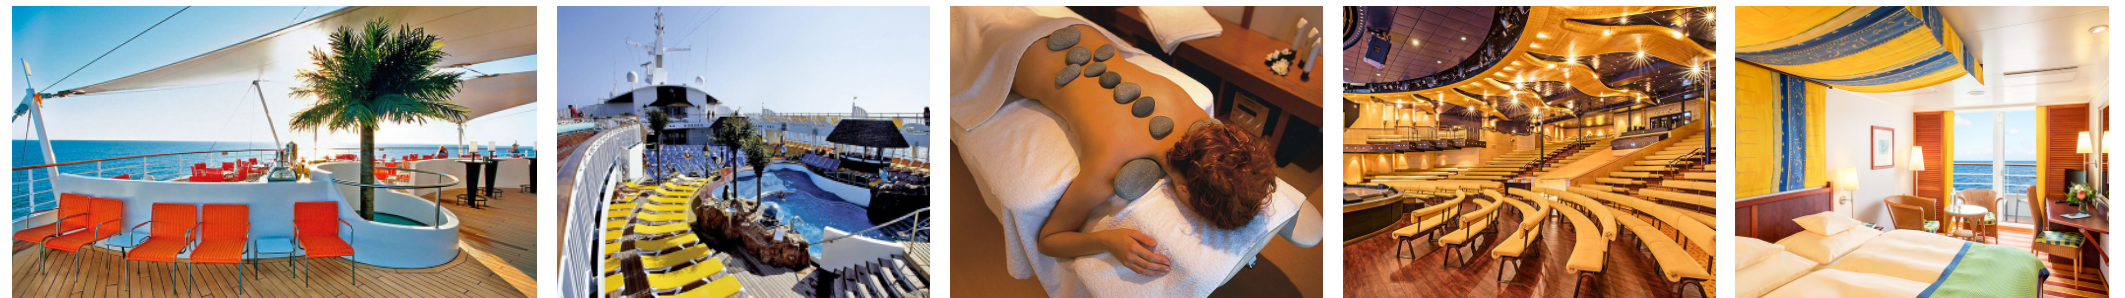

ONBOARD CELESTYAL DISCOVERY

SYMBOL LEGEND

- None 2 lower beds
- ▲ 3rd berth
- ✕ 2 lower and 2 upper beds
- ★ Sofa bed
- ⊛ Jet tubs (Grand Suites only)
- ⌒ Porthole
- ♿ Wheelchair accessible
- ↔ Interconnecting rooms
- ⬮ Obstructed view

PLACES TO HAVE A GOOD MEAL

- **Deck 10** Greek Deli
- **Deck 9** The Taverna and The Pizza Oven
- **Deck 8** Grill Seekers - Specialty Restaurant and Thalassa Restaurant

PLACES TO HAVE FUN

- **Deck 10** Fig & Honey, Halara Cove Bar, Discovery Lounge, AFTER Disco Bar and Lounge
- **Deck 9** Amphitheatro Show Lounge-upper level, Martini Bar and Lounge
- **Deck 8** Amphitheatro Show Lounge-lower level, Grapevine, Star Bar and Lounge
- **Deck 7** Ocean Bar
- **Deck 6** Kids Club

PLACES TO TREAT YOURSELF

- **Deck 11** Sozo Health Spa, Sun Deck, Walk Around Deck
- **Deck 10** Halara Cove & Pool,
- **Deck 9** The Sozo Beauty & Wellness Center,
- **Deck 8** Symposium, Photo Shop and Gallery, Agora Shops
- **Deck 6** Reception and Shorex Desk
- **Deck 3** Medical Center

YOUR SHIP

- 1266 guests in 633 cabins, 62 with private balcony
- All cabins are equipped with telephone, hairdryer, safety deposit box and TV
- WiFi and doctor onboard at extra cost

Length 202,85 m

Tonnage 42,2 grt

Flag Malta

Deckplans and stateroom layouts are given purely as a guide. Size and layout may vary within the same category.